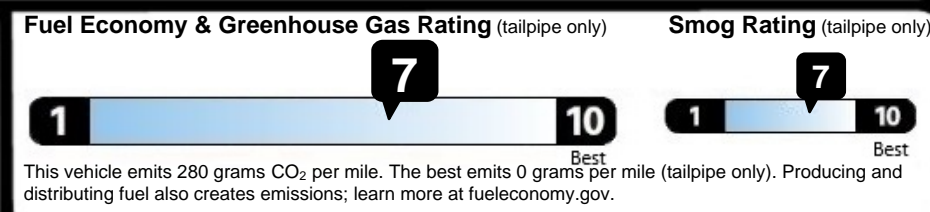

COMFORT, CONVENIENCE & INTERIOR

- Air Conditioning with Air Filtration System
- 6.5" STARLINK Multimedia Audio System
- Android Auto and Apple CarPlay Compatibility
- Bluetooth Hands-Free Phone Connectivity
- USB Port with Phone Charging and Connectivity
- Adaptive Cruise Control
- Power Door Locks and Dual Power Mirrors
- Remote Keyless Entry System
- Auto-Up/Down Front Driver/Passenger Windows
- Height Adjustable Driver's Seat
- Tilt-Adjustable Front Seat Headrests
- 60/40 Split Fold-Down Rear Seatback
- Multi-Function Trip Computer
- Dual Map Lights
- Tilt / Telescopic Adjustable Steering Column
- Carpeted Floor Mats

LIMITED WARRANTY/ROADSIDE ASSISTANCE

- 3 Years / 36,000 Miles Basic
- 5 Years / 60,000 Miles Powertrain
- 5 Yrs/Unlimited Mileage Rust Perforation
- 3 Yrs / 36,000 24/7 Roadside Assistance
- See Owner Info Kit&Warranty For Details

OPTIONAL EQUIPMENT AND OTHER ITEMS

Manufacturer's Suggested Retail Price **$20,595.00**
Exterior Color: Crimson Red Pearl
Full Tank of Gas **INCLD**
Standard Option: 03

EPA DOT Fuel Economy and Environment

Gasoline Vehicle

Fuel Economy
32 MPG
Midsize cars range from 14 to 142 MPG.
The best vehicle rates 142 MPGe.
28 city 36 highway
3.1 gallons per 100 miles

You save $1,000
in fuel costs
over 5 years
compared to the
average new vehicle.

Annual fuel cost
$1,100

Actual results will vary for many reasons, including driving conditions and how you drive and maintain your vehicle. The average new vehicle gets 27 MPG and costs $6,500 to fuel over 5 years. Cost estimates are based on 15,000 miles per year at $2.35 per gallon. MPGe is miles per gallon equivalent. Vehicle emissions are a significant cause of climate change and smog.

fueleconomy.gov

Calculate personalized estimates and compare vehicles

PARTS CONTENT INFORMATION
FOR VEHICLES IN THIS CARLINE: U.S./CANADIAN PARTS CONTENT: 50% MAJOR SOURCES OF FOREIGN PARTS CONTENT: JAPAN: 35%
FOR THIS VEHICLE: FINAL ASSEMBLY POINT: Lafayette,IN COUNTRY OF ORIGIN: ENGINE:JAPAN TRANSMISSION:JAPAN
Note: Parts content does not include final assembly, distribution, or other non-parts costs.

Destination and Delivery $995.00
Total Suggested Retail Price $21,590.00

Privacy Notice www.subaru.com/company/privacy.html
*iPod is a registered trademark of Apple Inc. harman/kardon is a registered trademark of Harman International Industries, Inc. Bluetooth is a registered trademark of Bluetooth, SIG, Inc. TomTom is a registered trademark of TomTom International B.V. Corporation. TORSEN is a registered trademark of JTEKT Torsen North America Inc.
THIS LABEL HAS BEEN APPLIED PURSUANT TO FEDERAL LAW, DO NOT REMOVE OR ALTER PRIOR TO THE DELIVERY TO THE ULTIMATE PURCHASER.